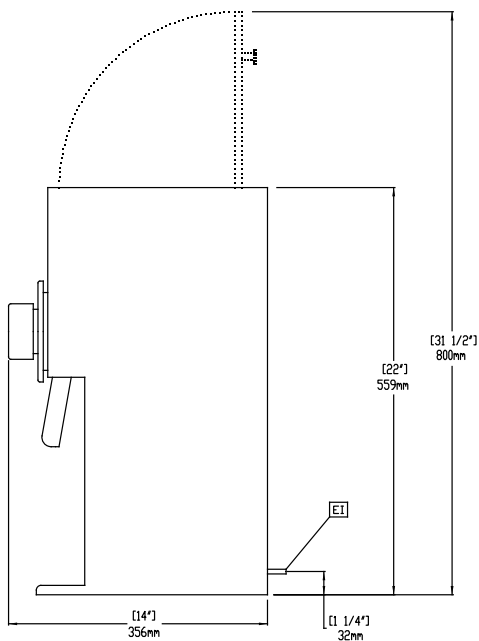

GRINDMASTER

Coffee System Coffee Grinder with Hopper, 0,7 kg, black with medium duty grinder

Front

Side

Top

Electric

Supply voltage:

600601 (810CE)

230 V/1 ph/50 Hz

Electrical power max.:

0.8 kW

Key Information:

External dimensions, Width: 178 mm

External dimensions, Depth: 356 mm

External dimensions, Height: 559 mm

Shipping weight: 20 kg

Shipping height: 699 mm

Shipping width: 318 mm

Shipping depth: 470 mm

Shipping volume: 0.1 m³

Coffee System
Coffee Grinder with Hopper, 0,7 kg, black with medium duty grinder

The company reserves the right to make modifications to the products without prior notice. All information correct at time of printing.

2023.03.09