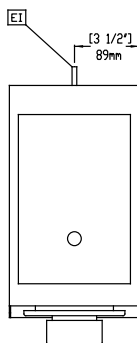

Construction

- Compact dimensions for table top configuration.
- Powerful motor with circuit breaker.
- Manual On/Off switch.
- Space saving design – 18cm wide.

APPROVAL: _____

GRINDMASTER

Coffee System
Coffee Grinder with Hopper, 0,7 kg, black with medium duty grinder

GRINDMASTER

Coffee System Coffee Grinder with Hopper, 0,7 kg, black with medium duty grinder

Front

Side

Top

Electric

Supply voltage:

600601 (810CE)

230 V/1 ph/50 Hz

Electrical power max.:

0.8 kW

Key Information:

External dimensions, Width: 178 mm

External dimensions, Depth: 356 mm

External dimensions, Height: 559 mm

Shipping weight: 20 kg

Shipping height: 699 mm

Shipping width: 318 mm

Shipping depth: 470 mm

Shipping volume: 0.1 m³

Coffee System
Coffee Grinder with Hopper, 0,7 kg, black with medium duty grinder

The company reserves the right to make modifications to the products without prior notice. All information correct at time of printing.