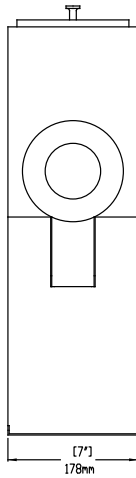

GRINDMASTER

Coffee System Coffee Grinder with Hopper, 0,7 kg, black with medium duty grinder

Front